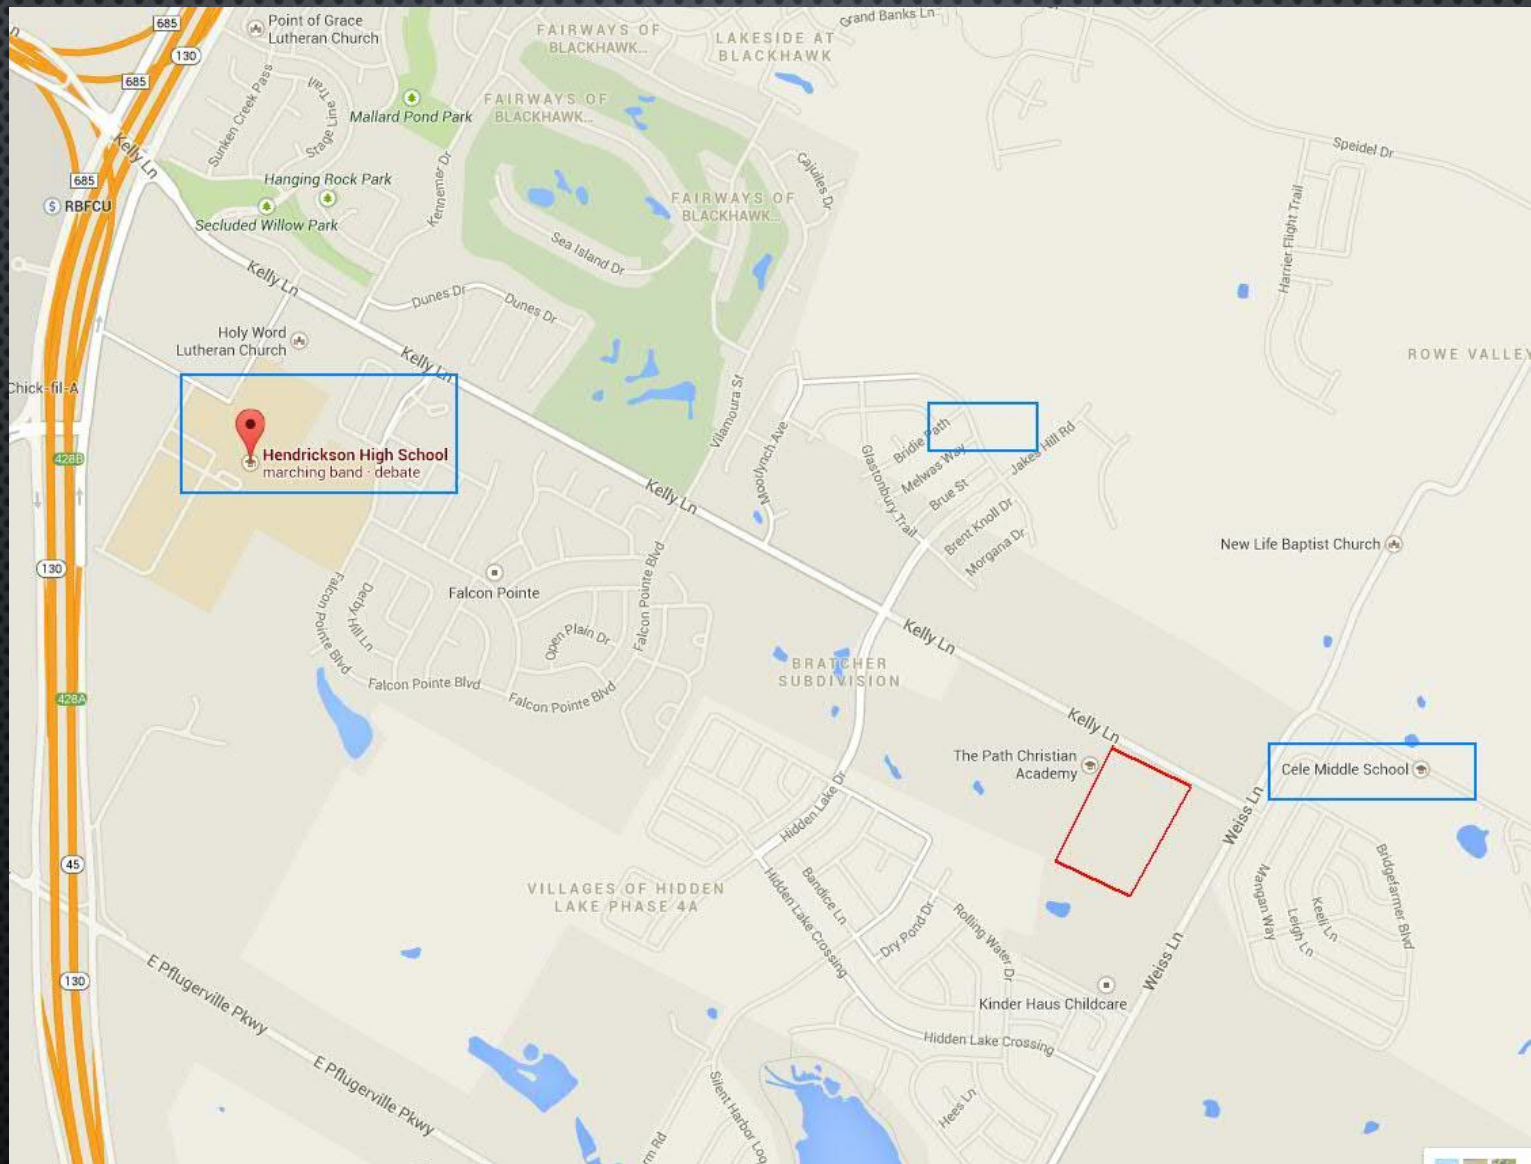

Kelly Ln + Weiss Ln – BirdEye View

Kelly Ln + Weiss Ln – BirdEye View

PROJECT HOUSING DETAILS

Planned housing calls for upto 45 houses within 2 minutes walking distance from the masjid.

This will bring the total to about 200 Muslim families in the Pflugerville area.